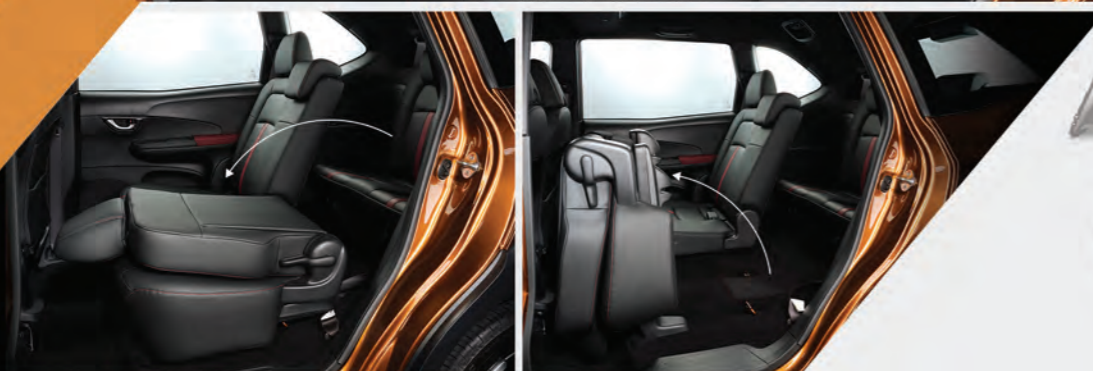

2ND ROW SEATS

One-touch fold-to-tumble seats which makes access to the third row seats easier