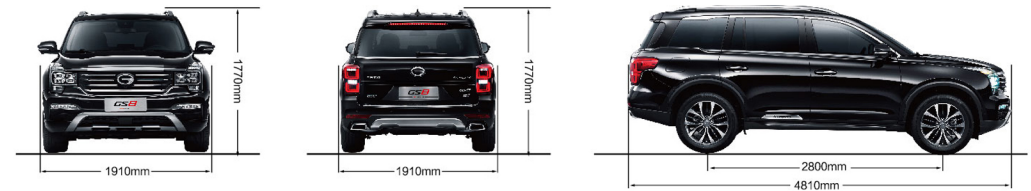

DIMENSIONS

Legado Motors, Inc.

Metrowalk Commercial Complex, Meralco Avenue, Brgy. Ugong, Pasig 1604

Tel: (02) 241-7387 www.gacmotorph.com [f](https://www.facebook.com/gacmotorph) [i](https://www.instagram.com/gacmotorph) [t](https://www.tiktok.com/gacmotorph) /gacmotorph