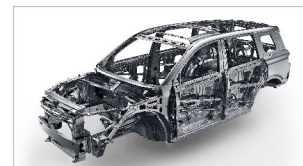

GS8 BORN TO CONQUER

LUXURIOUS FLAGSHIP 7-SEATER SUV

C-NCAP Five Star Safety

From 2013 to 2017, GAC MOTOR ranked No. 1 of Chinese brand for 5 consecutive years.

GS8

POWER GAC MOTOR's 320T engine

INTERIOR Wide space with 3 rows and 7 seats

SAFETY A safe body with GAC 2.0 high-strength steel

DRIVETRAIN All-Terrain driving modes

MAIN TECHNICAL SPECIFICATIONS

ITEM	320T		
	GE (2WD)	GL (2WD)	GL (4WD)
Length x Width x Height		4,810 mm x 1,910 mm x 1,770 mm	
Wheelbase		2,800 mm	
Seating Capacity		Seven (2 + 3 + 2)	
Fuel Tank Capacity		66 L	
Curb Weight	1,840 Kg		1,990 Kg
Engine Technic		Turbo	
Engine Displacement		1,991 cc	
Max. Power		148 kW (199 HP) / 5,200 rpm	
Max. Torque		320 N.m / 1,750 - 4,000 rpm	
Transmission		Six-speed Automatic	
Emission Standard		Euro 5	
Front Suspension		McPherson Type Independent Suspension	
Rear Suspension		Multi-link Beam Independent Suspension	
Brake System		Front: Ventilated Disc Brakes / Rear: Disc Brakes	
Steering System		Electric Power Steering (EPS)	